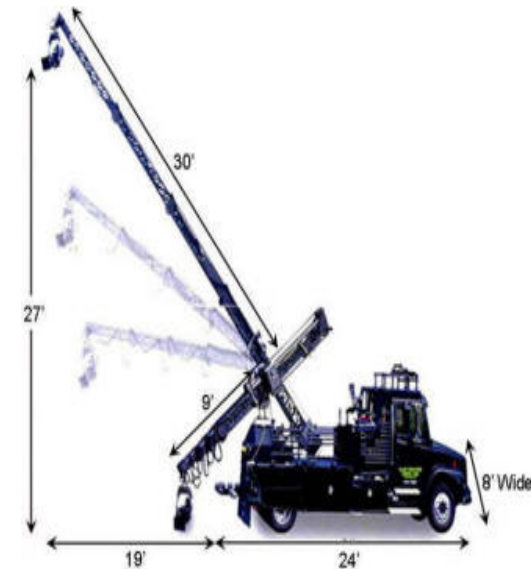

ALLAN PADEFORD CAMERA CARS WWW.APCAMCARS.COM

PHONE: 661.268.1330

WEIGHT: 21,000 LBS. INCLUDING CRANE AND REMOTE SYSTEM
CAPACITY: 5,000 LBS. FOR PERSONNEL AND ADDITIONAL EQUIPMENT.
TOWING WEIGHT: 21,000 LBS. INCLUDING CRANE AND REMOTE SYSTEM
ENGINE: MERCEDES DIESEL, 300HP, 800 FT. LB. TORQUE
TRANSMISSION: ALISON 6 SPEED
GENERATOR: 400 AMP., 3 PHASE, CAMLOC CONNECTORS

HEAVY DUTY INSERT CAR DESIGNED TO TRANSPORT AND FILM WITH OUR 30 FT. SUPERTECHNOCRANE. THE CRANE CAN BE TRANSFERRED FROM VEHICLE TO DOLLY IN 15 MINUTES WITHOUT REMOVING CAMERA OR WEIGHTS. COMES EQUIPPED WITH A 400 AMP., 3 PHASE GENERATOR WITH CAMLOC CONNECTORS. WITH A TOWING CAPACITY OF 20,000 LBS.. THE MTV IS CAPABLE OF TOWING MULTIPLE CARS, SEMI-TRUCKS, MOTOR HOMES, AND BUSES.